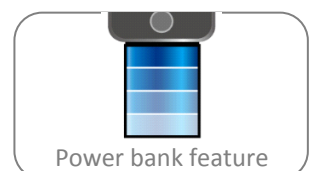

- Full Internet Access incl. Web-browsing, Video Playback and Game Playing
- Android OS Inside; Ample Free APPs Supported
- Friendly UI to Navigate and Operate
- Screen Mirroring Projection for iOS/Android Smartphones via Built-in Apps
- Full HD Video Playback at 100 Lumens Brightness, Native Resolution @854 x 480 Pixels
- Project 100" Display at 2.7 Meters Distance
- Adoption of DLP Technology; Enjoy Cinema Quality Projection
- Ultimate Mobility - Only 225 Grams of Weight
- Powered by Battery for 100 Min. Projection
- Power Bank Function to Charge Mobile Devices
- Supporting Front, Rear and Ceiling Projection

Optical Engine

Optical technology	DLP
Light Source	RGB LED
LED Lifetime	Up to 20.000 h
Brightness	Up to 100 Lumen
Resolution	854 x 480 Pixel (WVGA)
Contrast	1000:1
Aspect Ratio	16:9
Focus	Manual
Offset	0 %
Throw Ratio	1.2
Projection Image Size (Diagonal)	20"~120" (51~305cm)
Projection Distance	20"~126" (51~320cm)